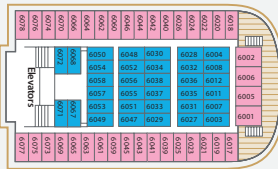

Symbol Legend

- None 2 lower beds
- double bed
- 2 lower beds + 2 upper beds
- ▲ 2 lower beds + 1 upper bed
- ★ Sofa bed
- ★ Double bed + sofa + cabin with bathtub
- ⊕ Suitable for wheelchairs
- ⊕ Cabins with bathtub
- ⊕ Cabins with obstructed view

DECK 10 - ZEUS

DECK 9 - HERA

DECK 8 - OURANOS

DECK 7 - APOLLO

DECK 6 - VENUS

DECK 5 - DIONYSOS

DECK 4 - POSEIDON

DECK 3 - HERMES